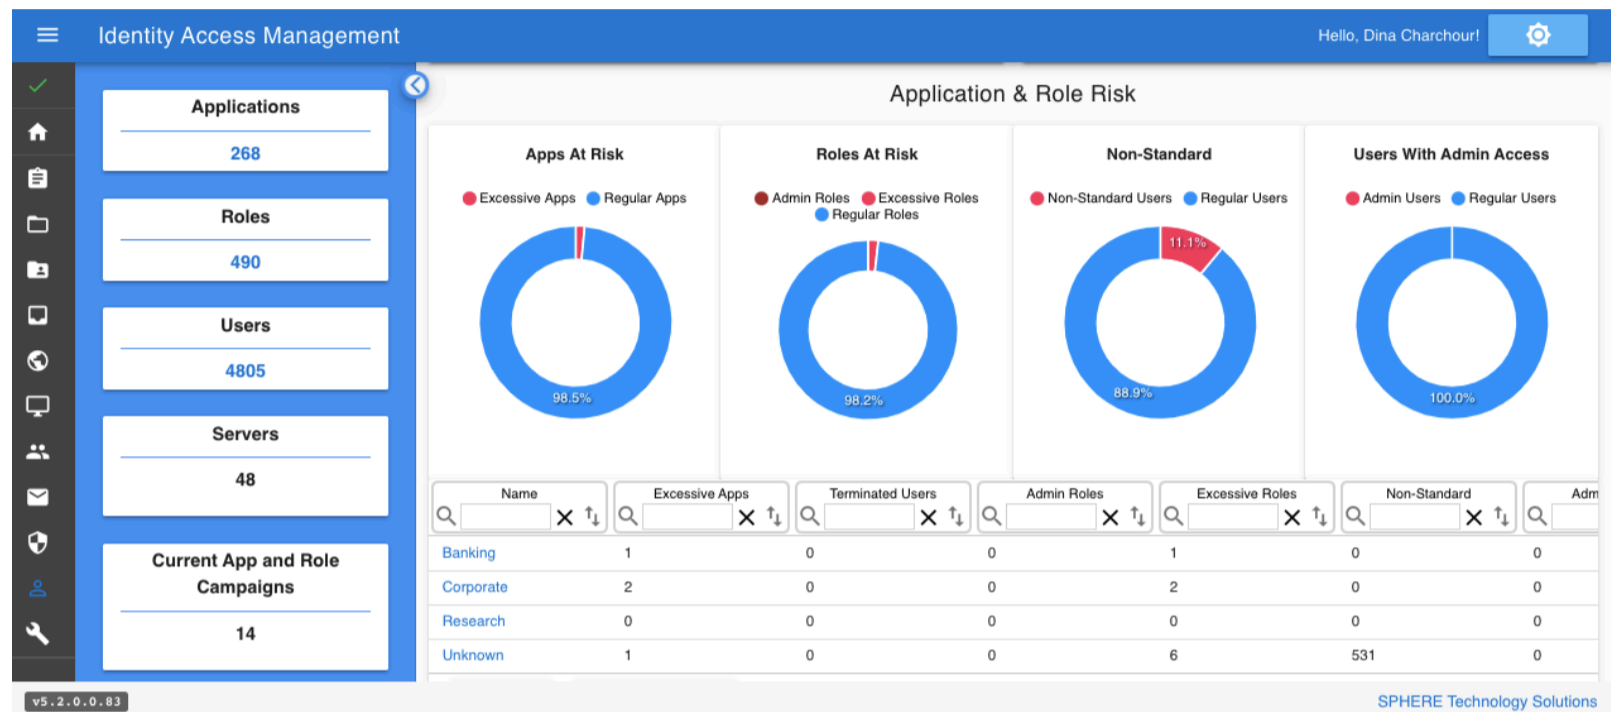

# SPHEREboard for APPcontrols

## INTEGRATIONS AND CONNECTORS

### Connectors

All GA Application Connectors:  
 Application File Ingestor  
 Active Directory  
 LDAP  
 Peoplesoft  
 HR (Flat File)