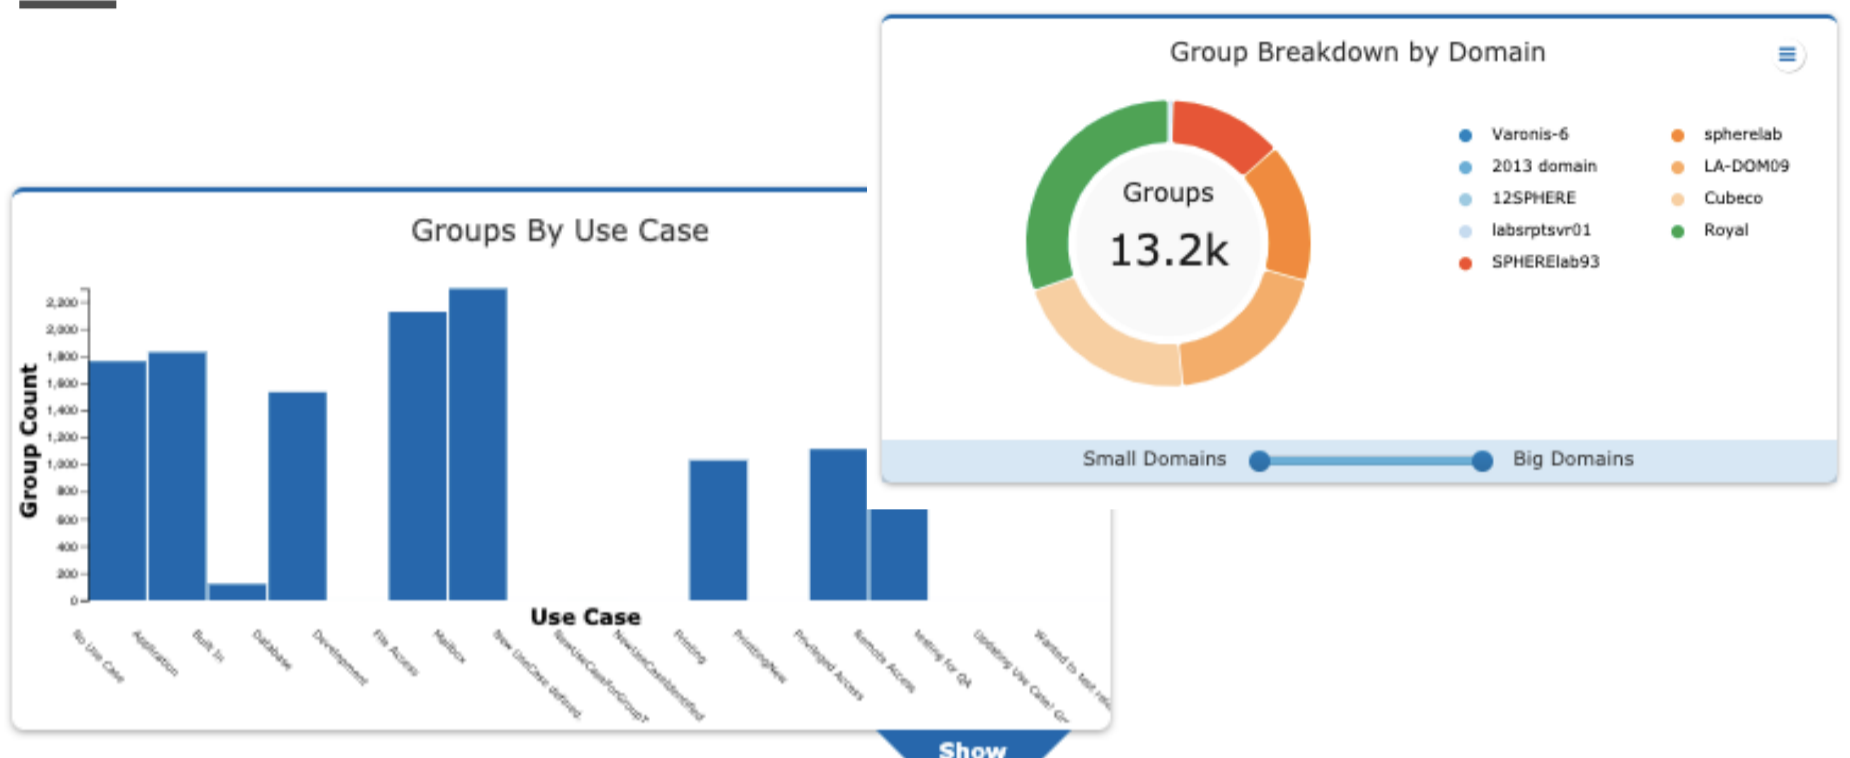

# SPHEREboard for O365controls

## INTEGRATIONS AND CONNECTORS