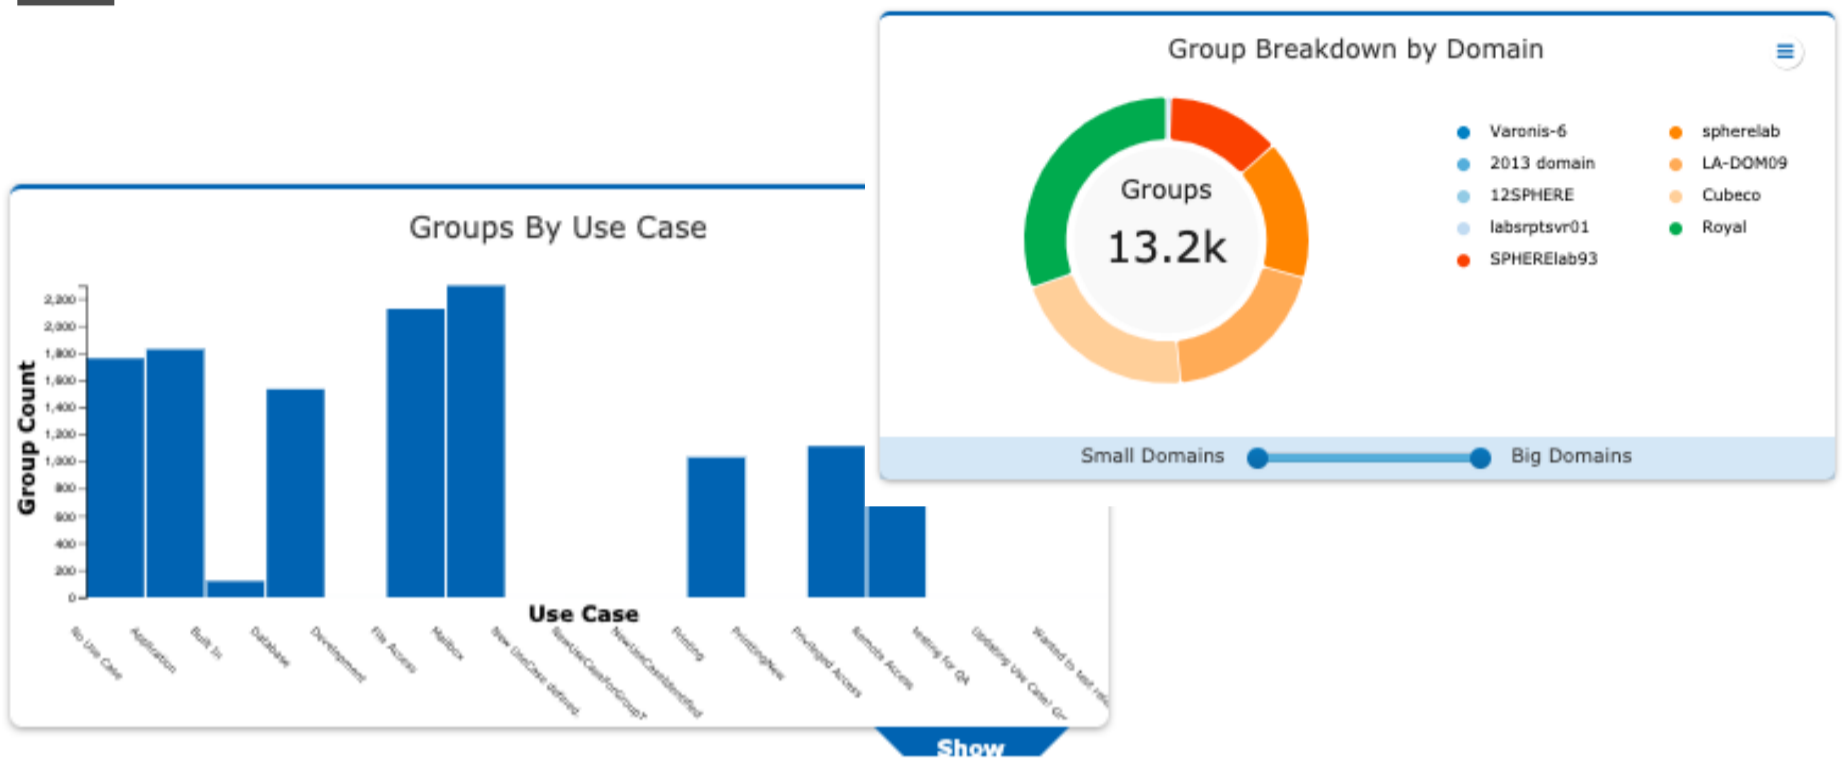

# SPHEREboard for MESSAGINGcontrols

## INTEGRATIONS AND CONNECTORS