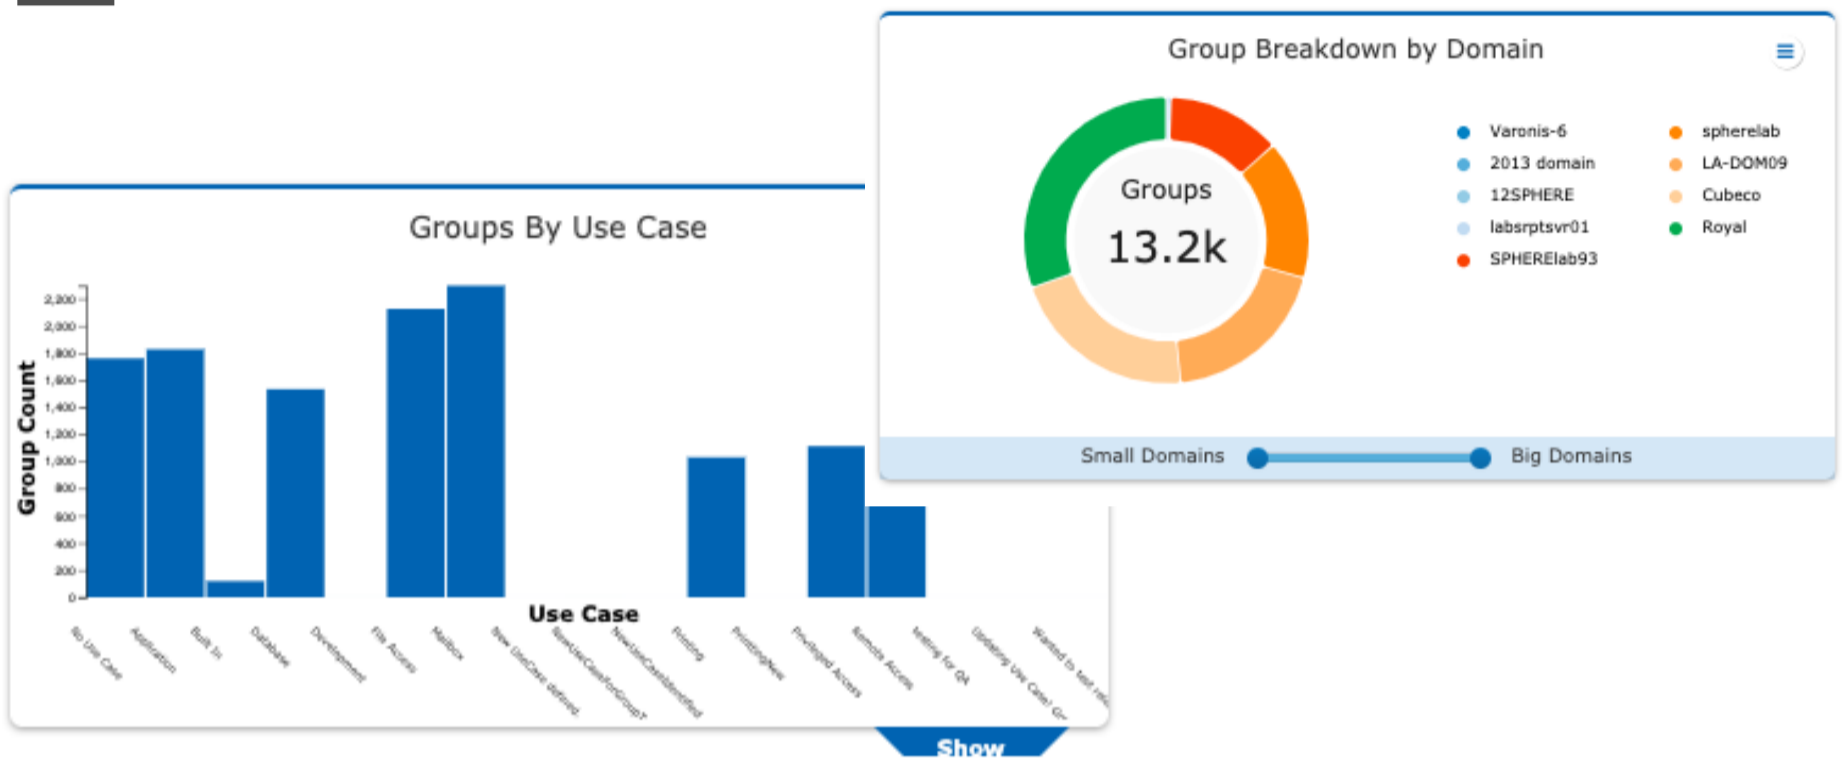

SPHEREboard for GROUPcontrols

INTEGRATIONS AND CONNECTORS

Modules

- Exchange Audit Module
- Asset Review (ARM) for Messaging*
- Active Directory Groups*
- Exchange Module
- UDM Module*
- Know Your Data**
- MyAssets**