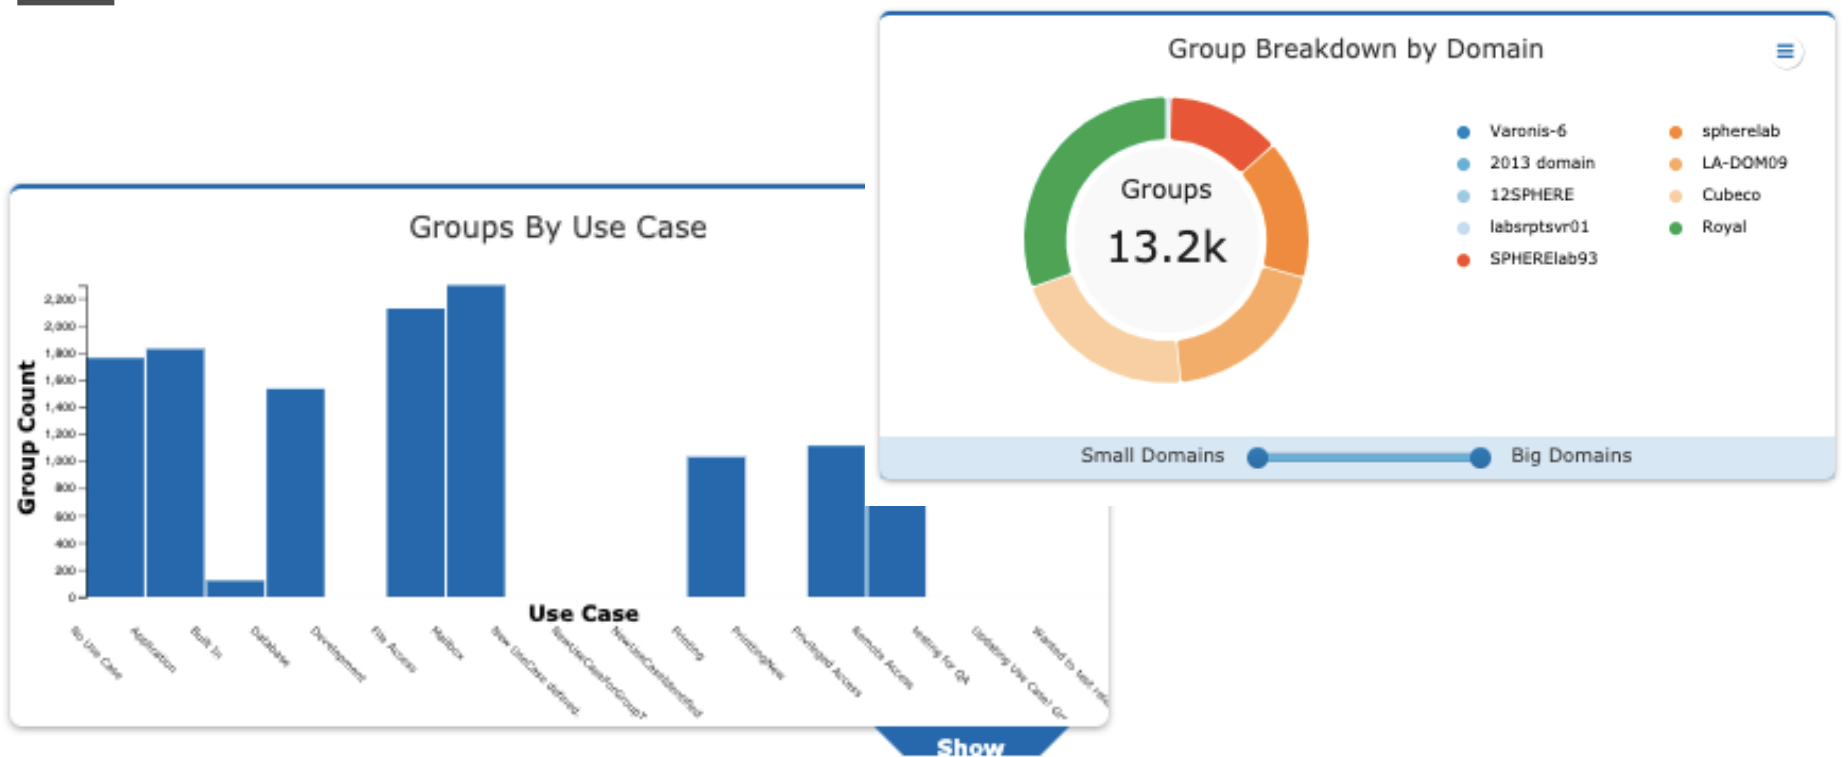

SPHEREboard for Messaging

Messaging and Collaboration Bundle Specs

Modules

- Exchange Audit Module
- Asset Review (ARM) for Messaging*
- Active Directory Groups*
- Exchange Module
- UDM Module*
- Know Your Data**
- MyAssets**