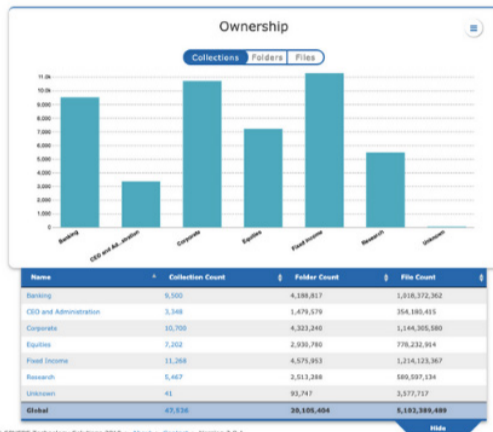

SPHEREboard for Unstructured Data

Unstructured Data Bundle Specs

Modules

Unstructured Data (UDM)
Asset Review (ARM) for UDM*
Know Your Data**
MyAssets**

Virtual Workers

All GA Unstructured Data
Virtual Workers:
Active Directory
Folder Permissions

Connectors

All GA Unstructured Data Connectors:

Windows
NetApp
NAS (Non-NetApp)
NFS (Non-NetApp)
Workstation
Varonis
SailPoint
Quest Enterprise Reporter
StealthAUDIT
Active Directory
LDAP
Peoplesoft
HR (Flat File)
OneDrive
SharePoint (on prem)
SharePoint (online)
AWS
ServiceNow
Symantec DLP

*In this bundle, ARM can be used for these asset types: Shares, Collections, Data. All others will be greyed out.

**In this bundle, these modules can display only unstructured data collected via the included connectors.